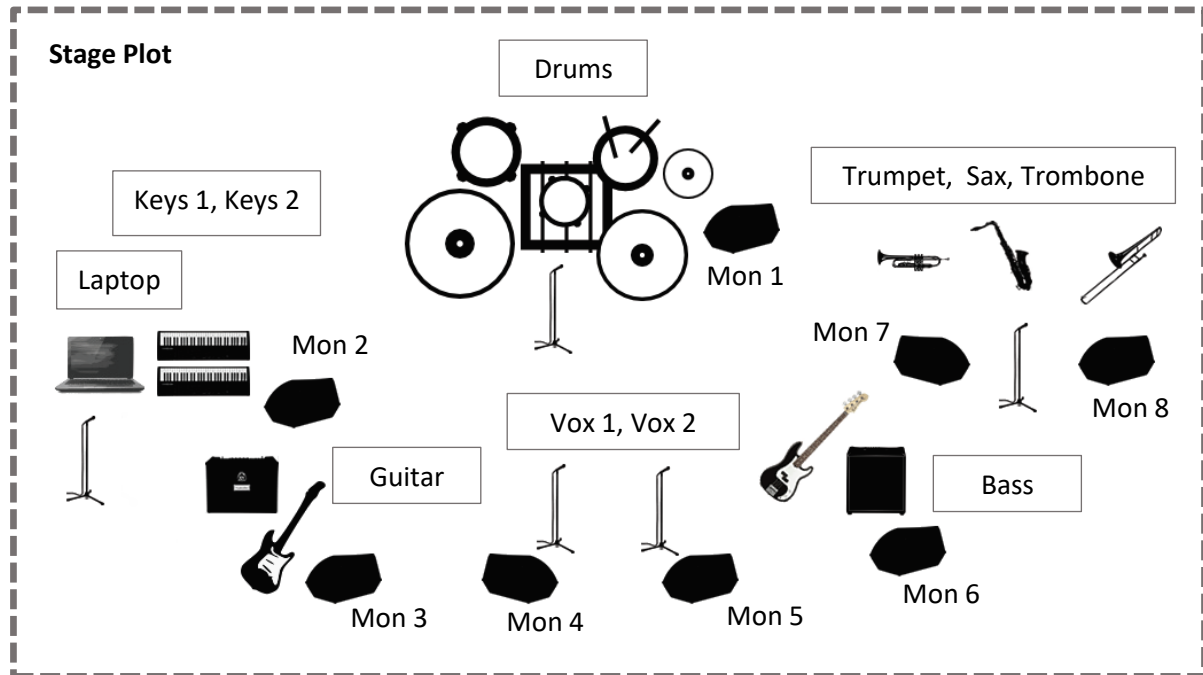

Groovocado – Technical Rider

groovocado@gmail.com

+38640977724 (Tine Brglez), +38641509565 (Nejc Kosanič)

9 band members; Stage dimensions (at least): 7 m x 5 m

This technical rider serves as a reference, we are flexible.

Performer	Instrument	Microphone/DI unit
1. Jure Skaza	Drums: 1. Bass Drum 2. Snare Drum 3. Hi-hat 4. Tom 1 5. Floor Tom 6. OHR 7. OHL 8. Vocals	- Mic (Shure Beta 52) - Mic (Shure SM57) - Mic (Shure SM57) - Mic (Shure SM57) - Mic (Shure SM57) - Mic (AKG C414) - Mic (AKG C414) - Mic (Shure Beta 58)
2. Tine Brglez	9. Keys 1 (Stage Piano) 10. Keys 2 (Synth -> Laptop) 11. Vocals	- 2x TRS (DI unit) - 2x TRS (DI unit) - Mic (Shure Beta 58)
3. Nejc Kosanič	12. Electric Guitar	- Mic (Shure SM57)
4. Monika Mulec	13. Vocals	- Mic (Sennheiser e945)
5. Tina Ritlop	14. Vocals	- Mic (Shure Beta 58)
6. Rok Šeško	15. Bass Guitar	- DI unit
7. Gregor Preložnik	16. Trumpet 17. Vocals	- Mic (Shure SM57) - Mic (Shure Beta 58)
8. Sašo Fekonja	18. Saxophone, Vocals on 16	- Mic (Shure SM57)
9. Marko Makuc	19. Trombone, Vocals on 16	- Mic (Shure SM57)
Monitoring: 8 monitors – 7 individual channels (Mon 7 and Mon 8 together) – Mon 7 is optional		